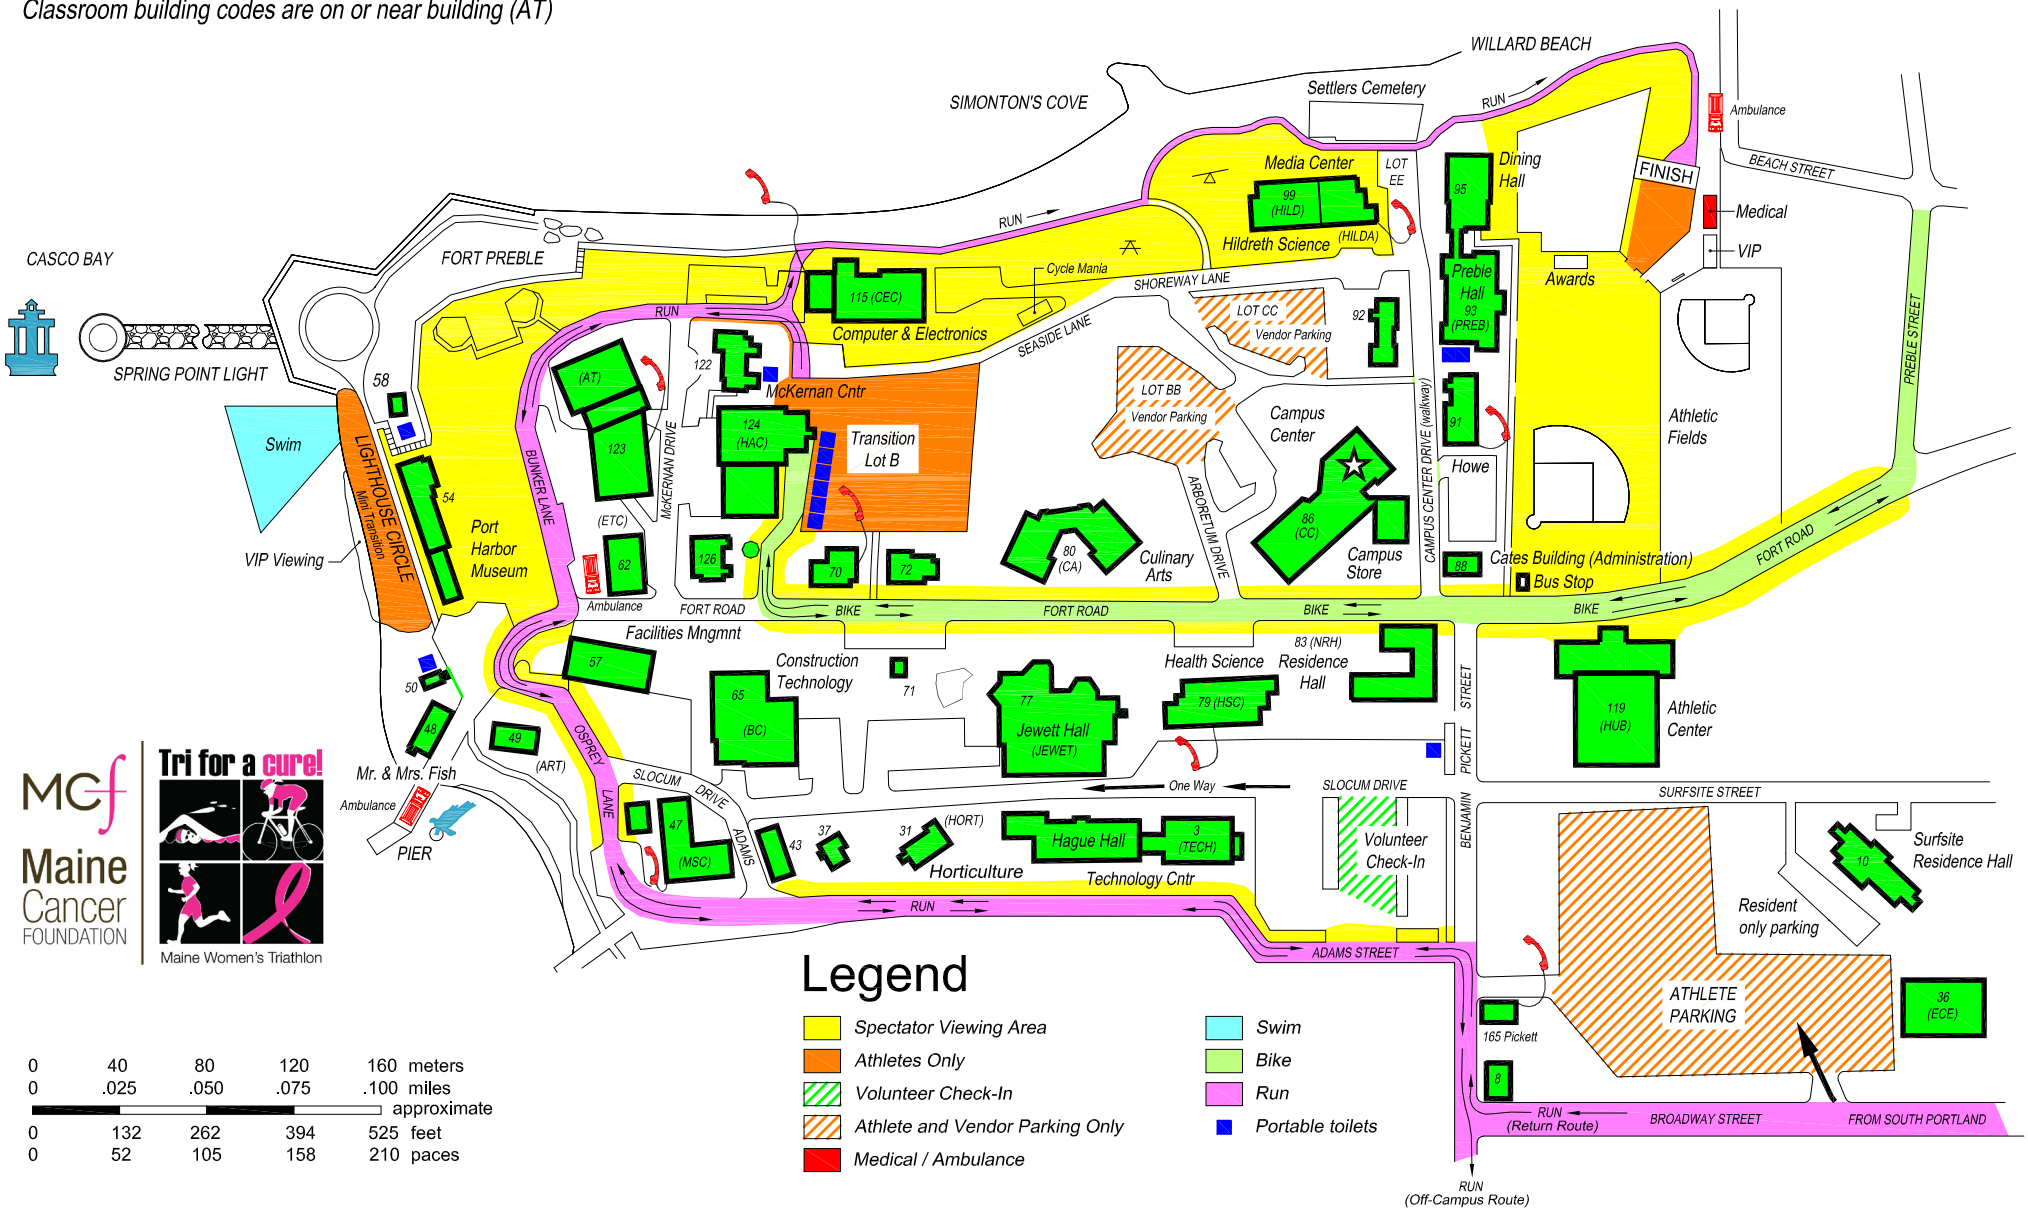

Southern Maine Community College Fort Road, South Portland, Maine 04106

Campus Map

Numbers on or near buildings are street addresses
 Classroom building codes are on or near building (AT)

Legend

- Spectator Viewing Area
- Athletes Only
- Volunteer Check-In
- Athlete and Vendor Parking Only
- Swim
- Bike
- Run
- Portable toilets
- Medical / Ambulance